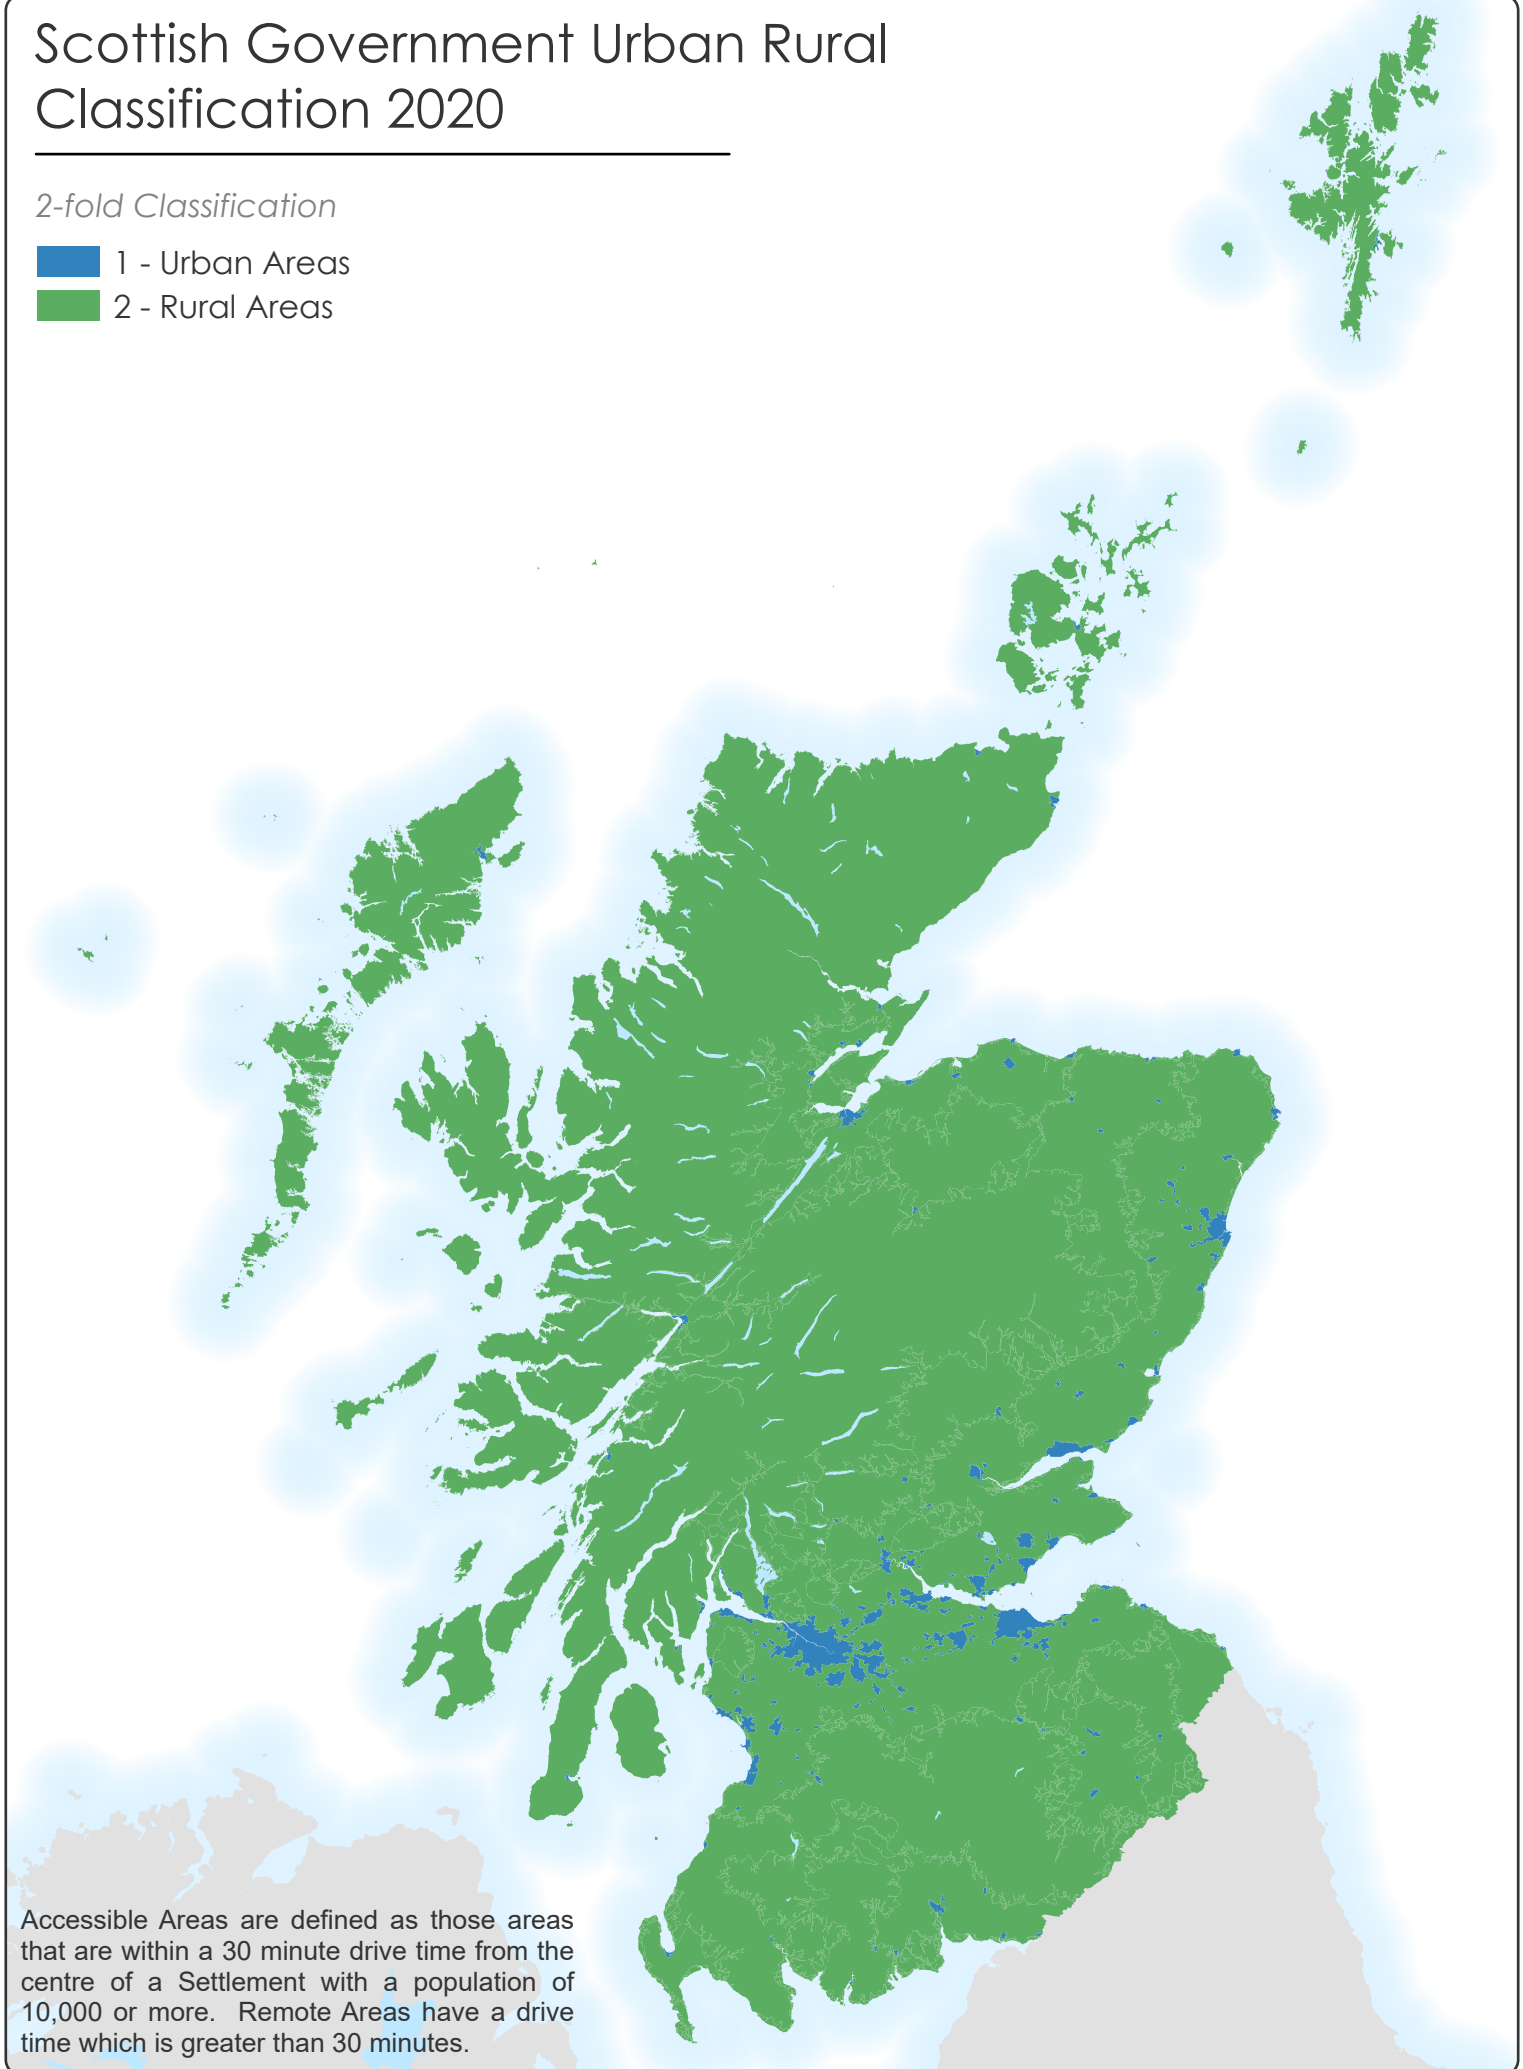

# Scottish Government Urban Rural Classification 2020

## 2-fold Classification

-  1 - Urban Areas
-  2 - Rural Areas

Accessible Areas are defined as those areas that are within a 30 minute drive time from the centre of a Settlement with a population of 10,000 or more. Remote Areas have a drive time which is greater than 30 minutes.