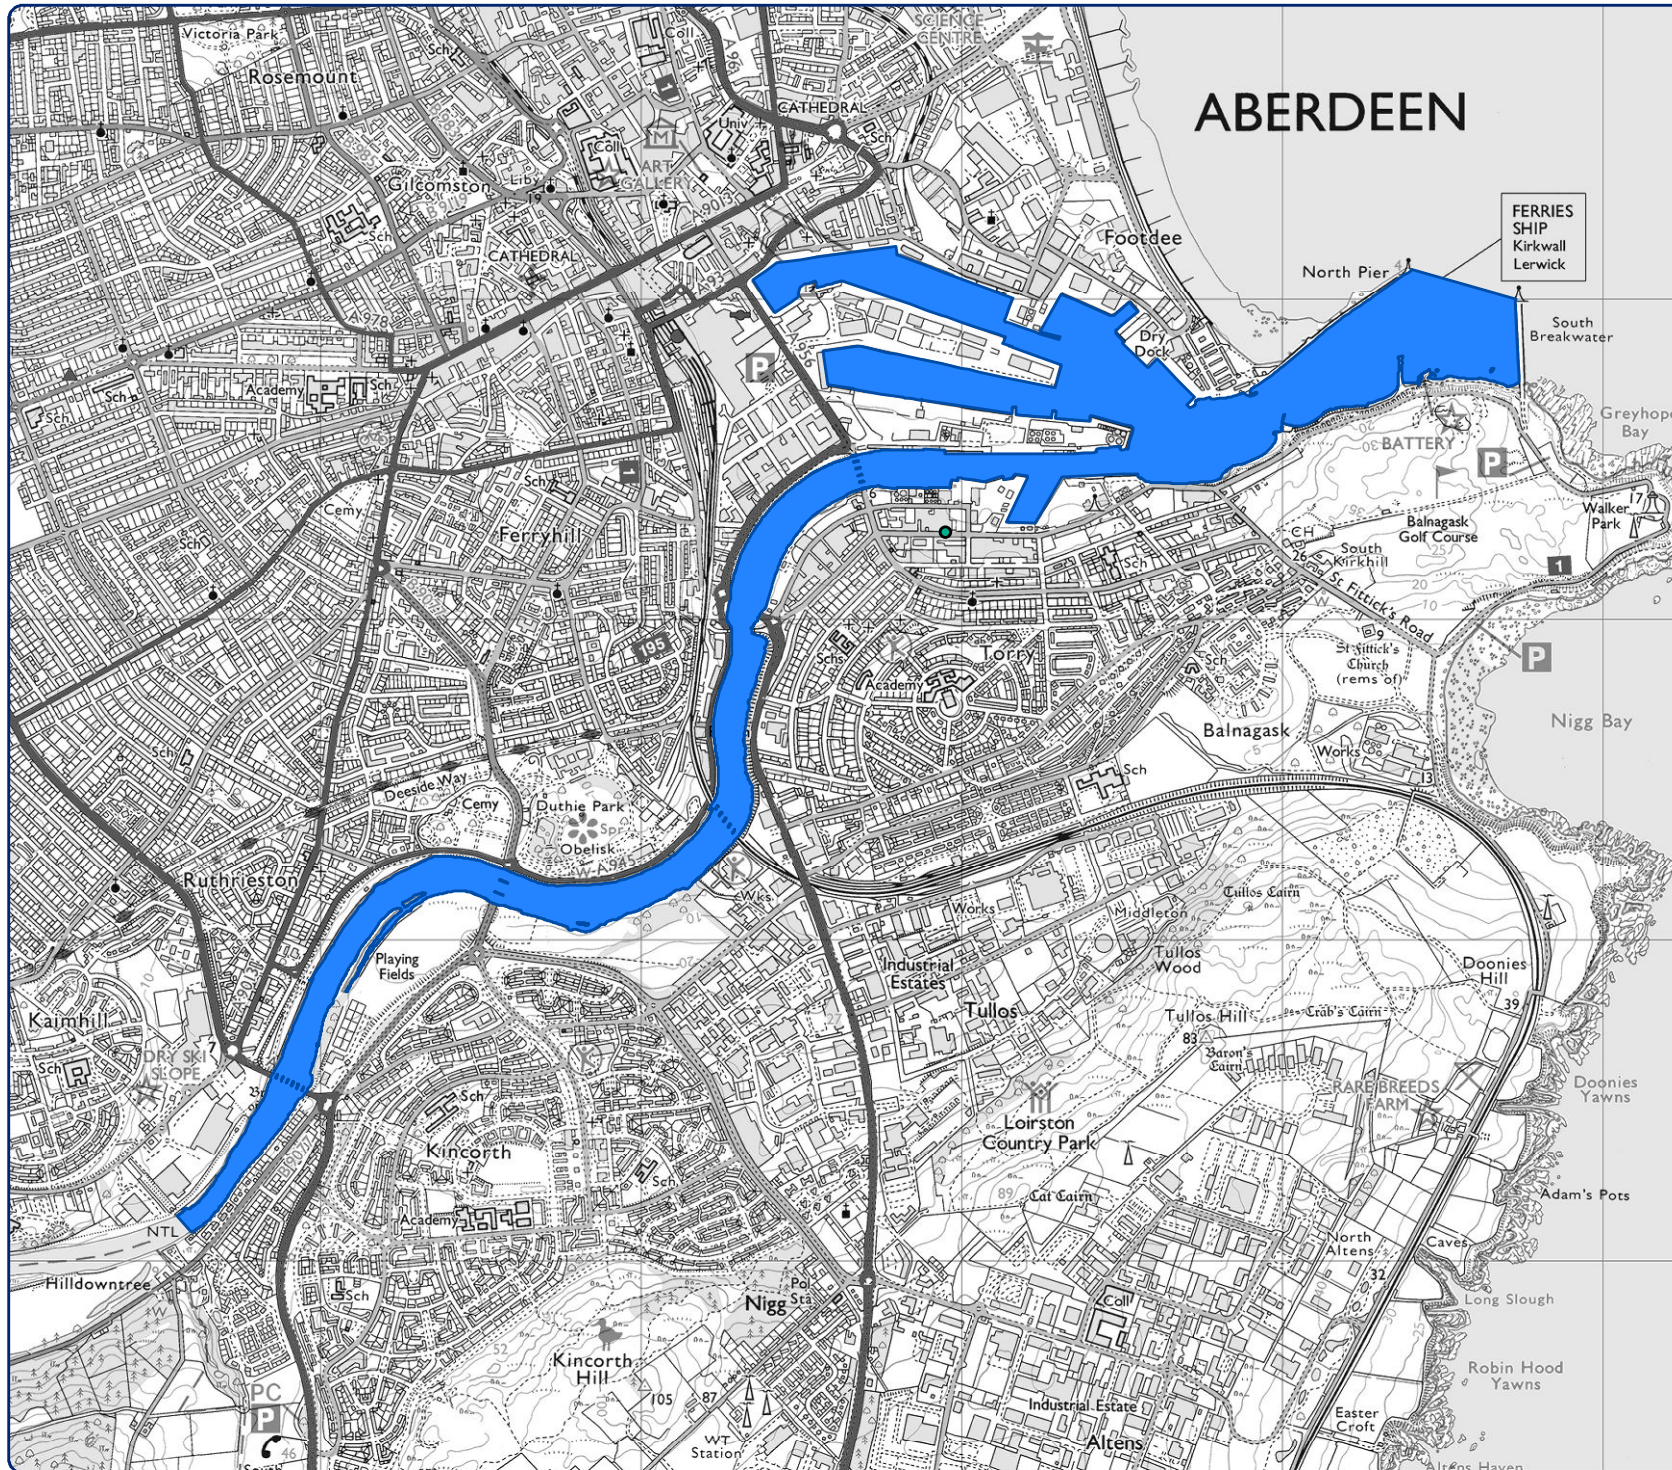

Dee (Aberdeen)

Scotland's Estuaries

Map:7

 Area identified as limits of estuary

Sources: Estuary limits: SEPA 2016
© Crown copyright. All rights reserved Scottish Government 2016. Reproduced by permission of Ordnance Survey on behalf of HMSO. © Crown copyright and database right 2016. All rights reserved. Ordnance Survey Licence number 100024655.

Scale: 1:23,610

Scottish Government GI Science & Analysis Team, October 2016, Job5838ab