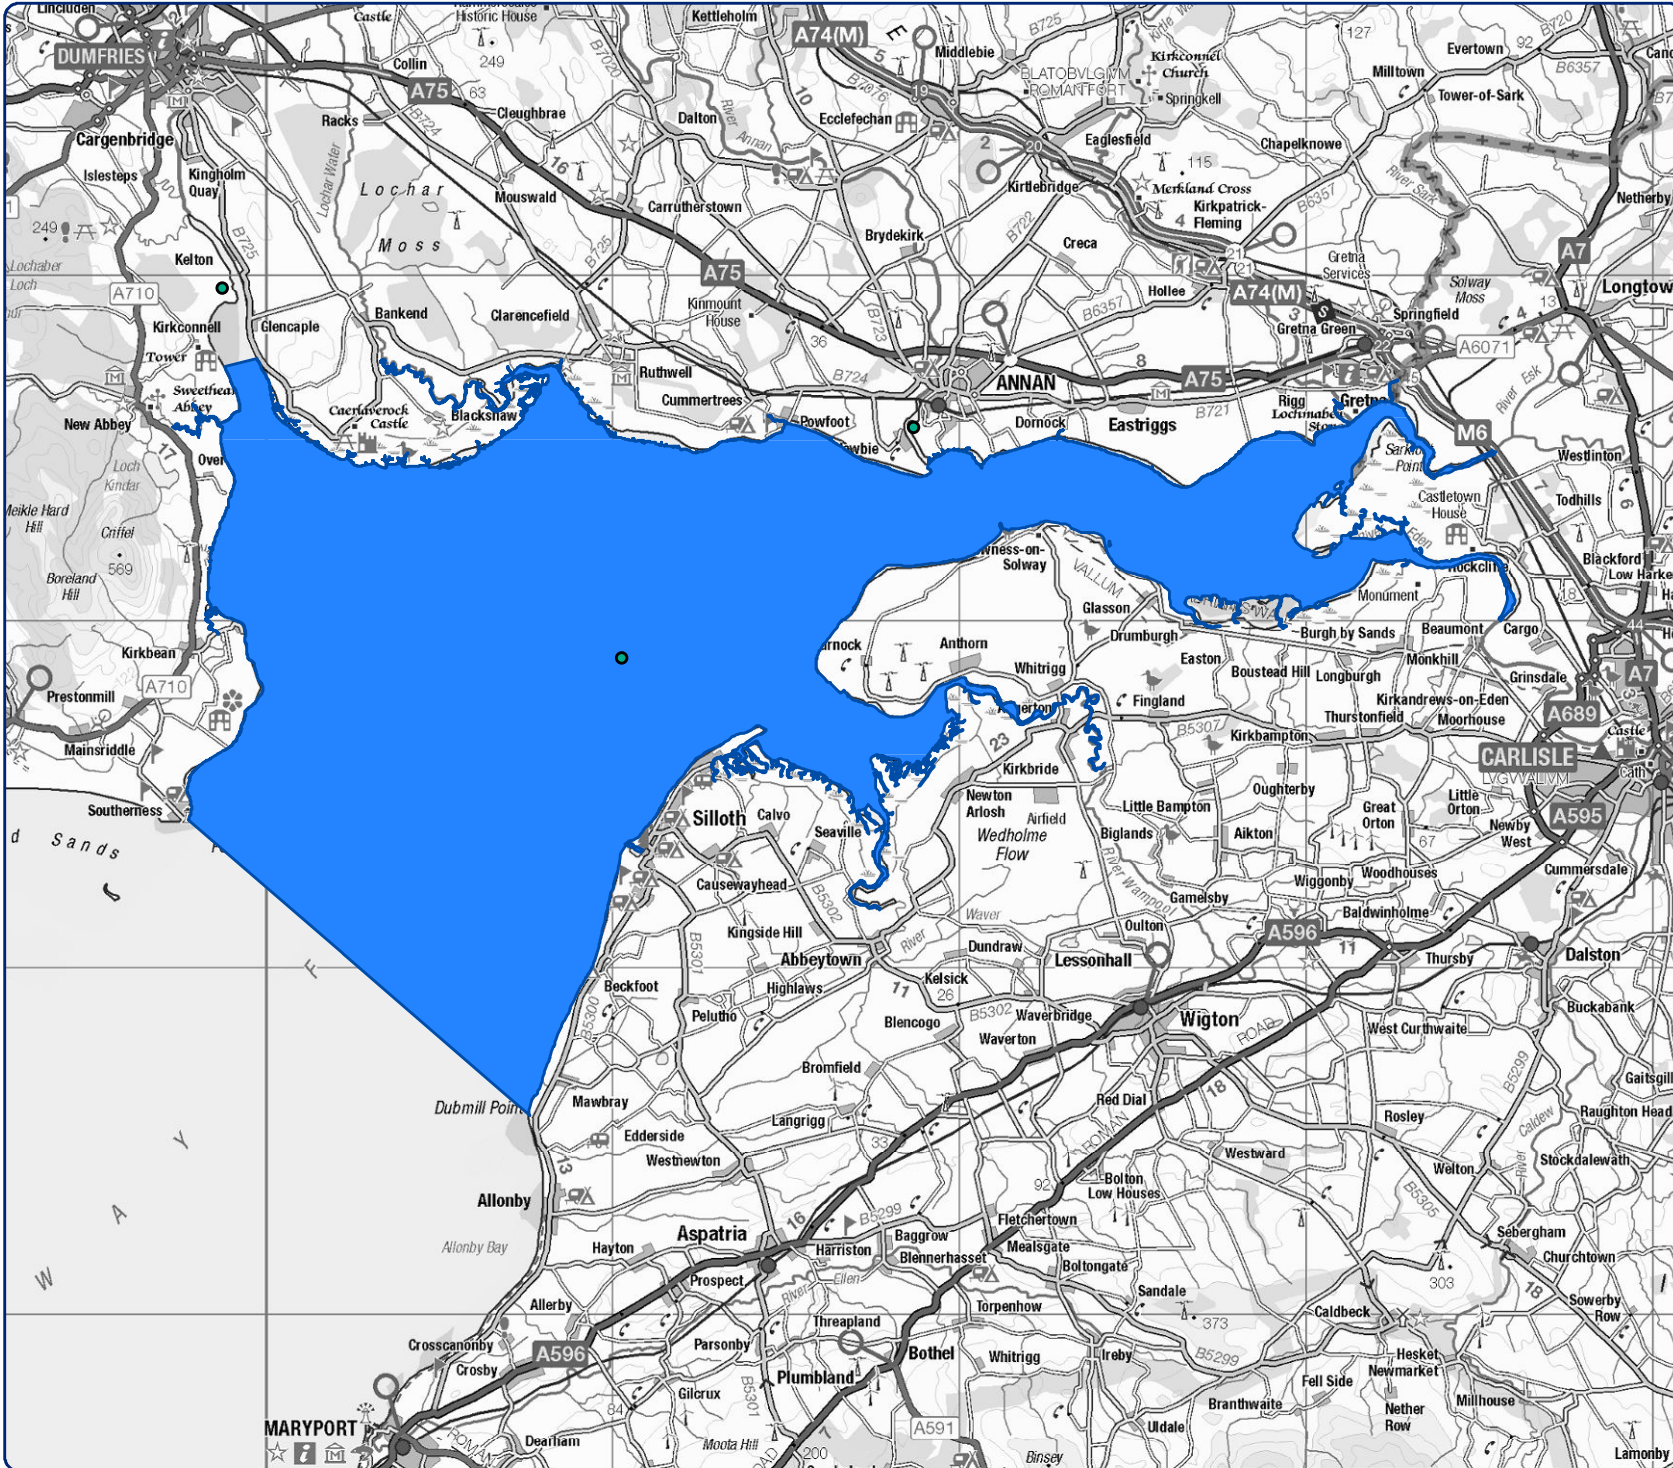

Solway

Scotland's Estuaries

Map:24

 Area identified as limits of estuary

Sources: Estuary limits: SEPA 2016
© Crown copyright. All rights reserved Scottish Government 2016. Reproduced by permission of Ordnance Survey on behalf of HMSO. © Crown copyright and database right 2016. All rights reserved. Ordnance Survey Licence number 100024655.

Scale: 1:218,390

Scottish Government GI Science & Analysis Team, October 2016, Job5838ab