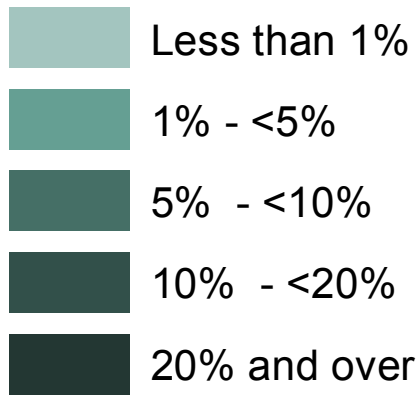

Agriculture employment rates by local authority, 2016

Local authority figures from Nomis - Annual Population Survey, 16-64 year olds in employment, 2017.

© Crown copyright and database right 2017.
All rights reserved.
Ordnance Survey Licence number: 100024655.