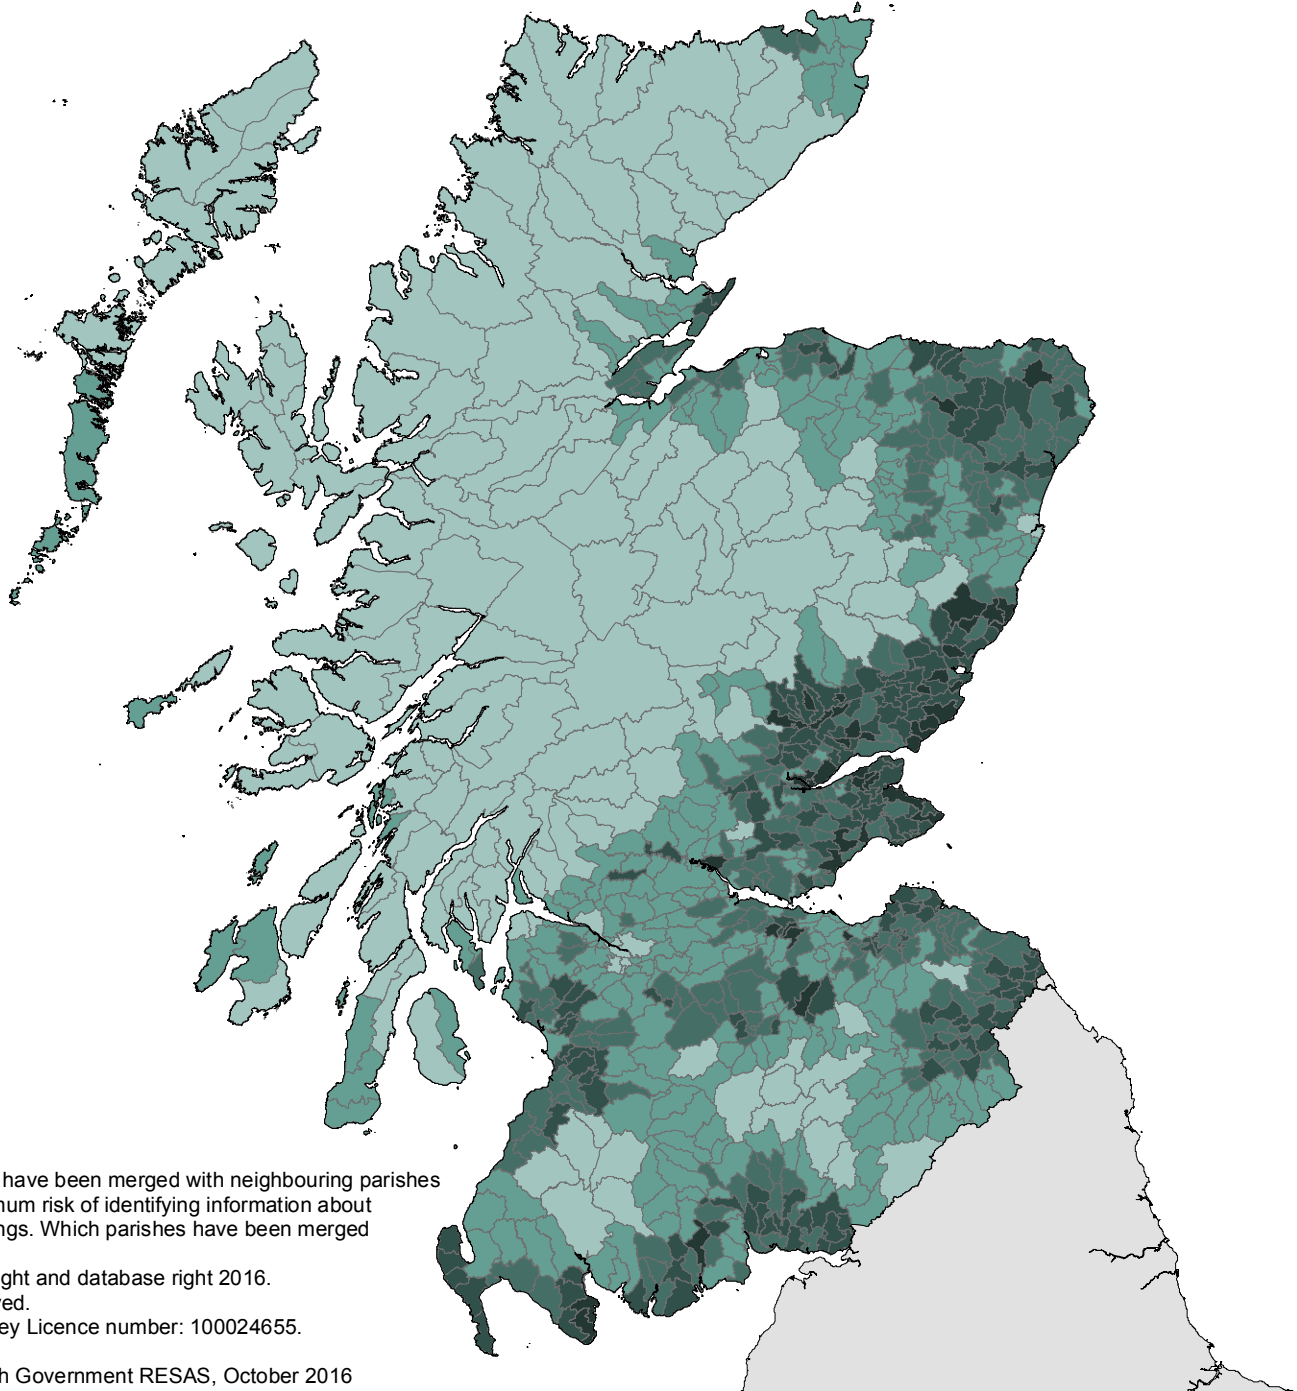

Average Standard Output per hectare by parish, 2016

Standard Output represents the estimated farm-gate worth (£s) of crops and animals without taking account of the costs incurred in production.

Some parishes have been merged with neighbouring parishes to ensure minimum risk of identifying information about individual holdings. Which parishes have been merged is not shown.

© Crown copyright and database right 2016.

All rights reserved.

Ordnance Survey Licence number: 100024655.

Source: Scottish Government RESAS, October 2016