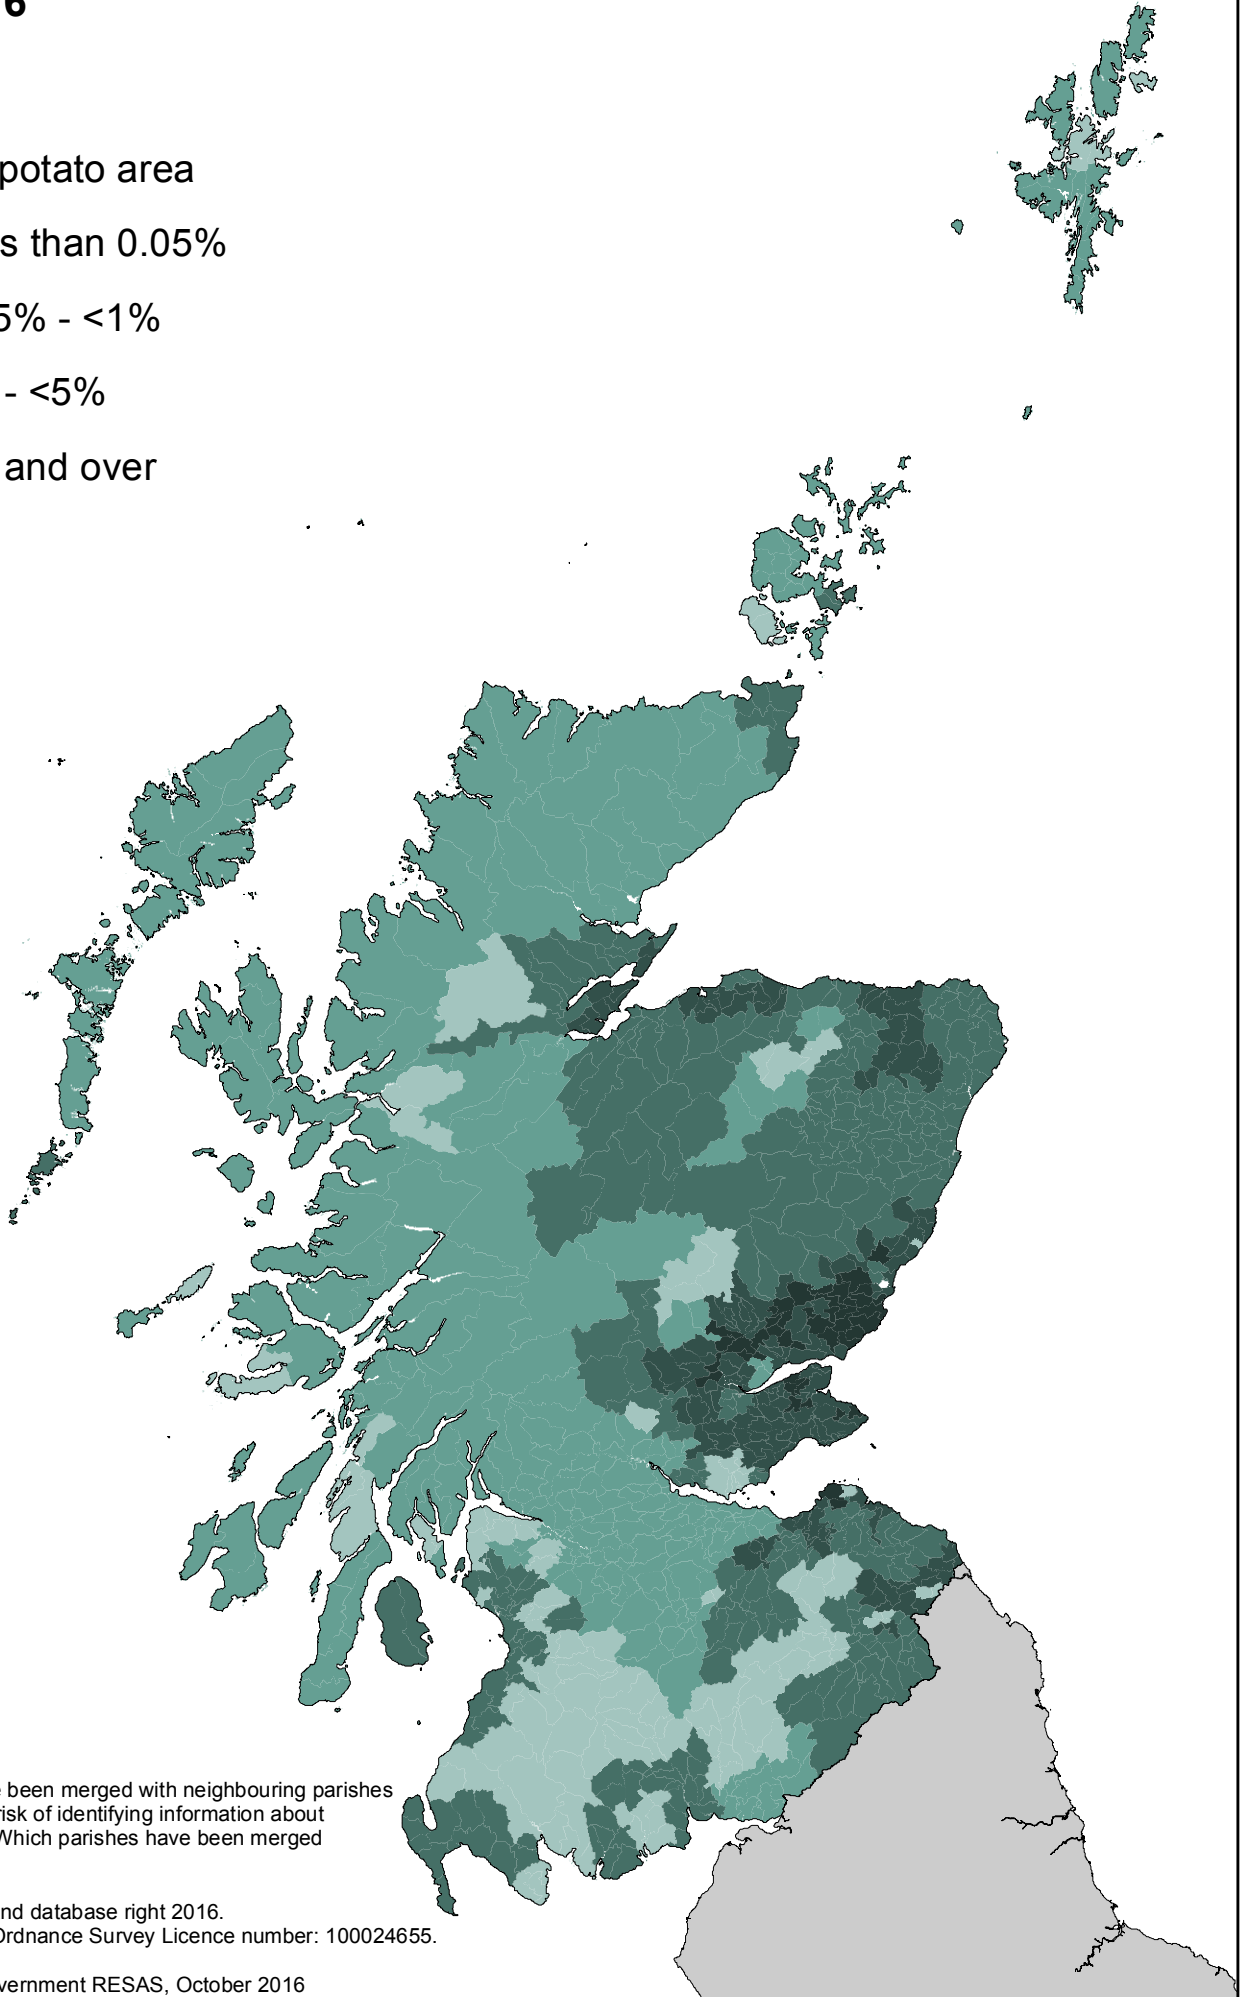

# POTATO AREA - PERCENTAGE OF TOTAL PARISH AREA, JUNE 2016

Some parishes have been merged with neighbouring parishes to ensure minimum risk of identifying information about individual holdings. Which parishes have been merged is not shown.

© Crown copyright and database right 2016.  
All rights reserved. Ordnance Survey Licence number: 100024655.

Source: Scottish Government RESAS, October 2016