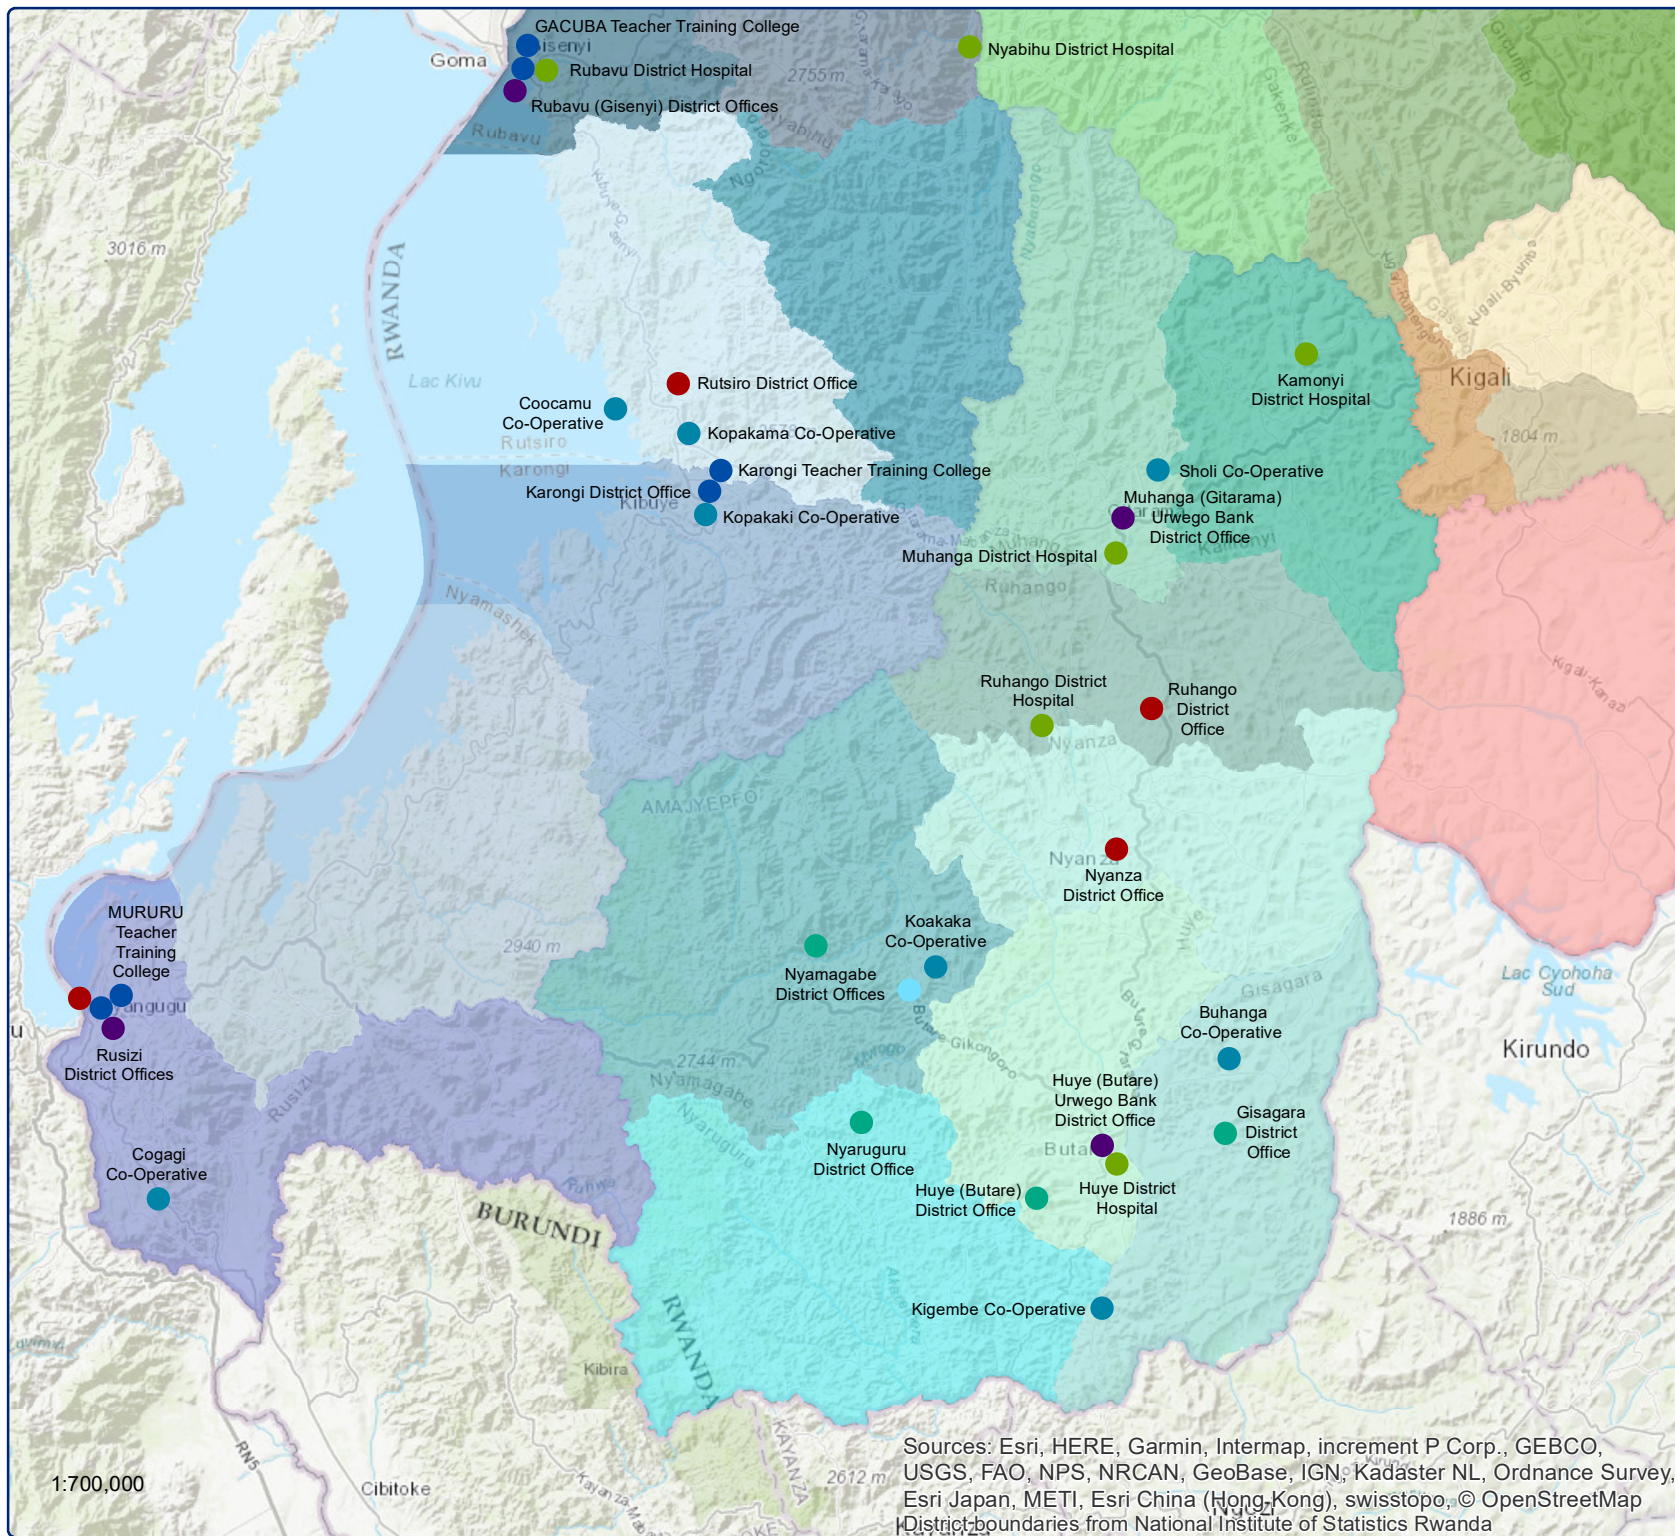

International Development Fund

Rwanda projects

- Challenges Worldwide
- Christian Blind Mission (CBM)
- Opportunity International
- Oxfam Scotland
- Tearfund Scotland
- University of Aberdeen
- WaterAid Scotland

Scottish Government
Riaghaltas na h-Alba
gov.scot

Sources: Esri, HERE, Garmin, Intermap, increment P Corp., GEBCO, USGS, FAO, NPS, NRCAN, GeoBase, IGN, Kadaster NL, Ordnance Survey, Esri Japan, METI, Esri China (Hong Kong), swisstopo, © OpenStreetMap
District boundaries from National Institute of Statistics Rwanda

1:700,000